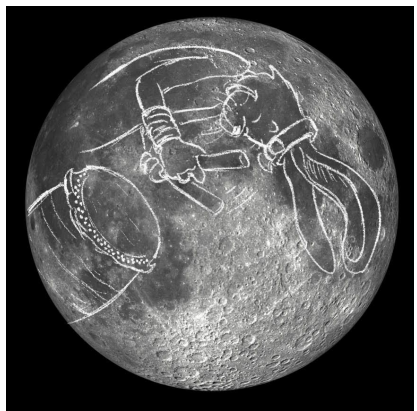

# Faces on the Moon

Take a look at this picture of the Moon. What do you see?

Is it all one color or are there differences?

We can see dark patches, white lines, and craters all over its surface.

Have you heard of the “Man in the Moon?” As people have looked at the Moon, some have imagined shapes and patterns out of the dark and light areas—even shapes that look like a person! Can you see a face? What else can you see? Here are some ideas of other pictures you might be able to see:

Use markers, pencils, or crayons to draw your own pattern or picture on the Moon.

Color in the *T. rex* riding a tricycle on the Moon.