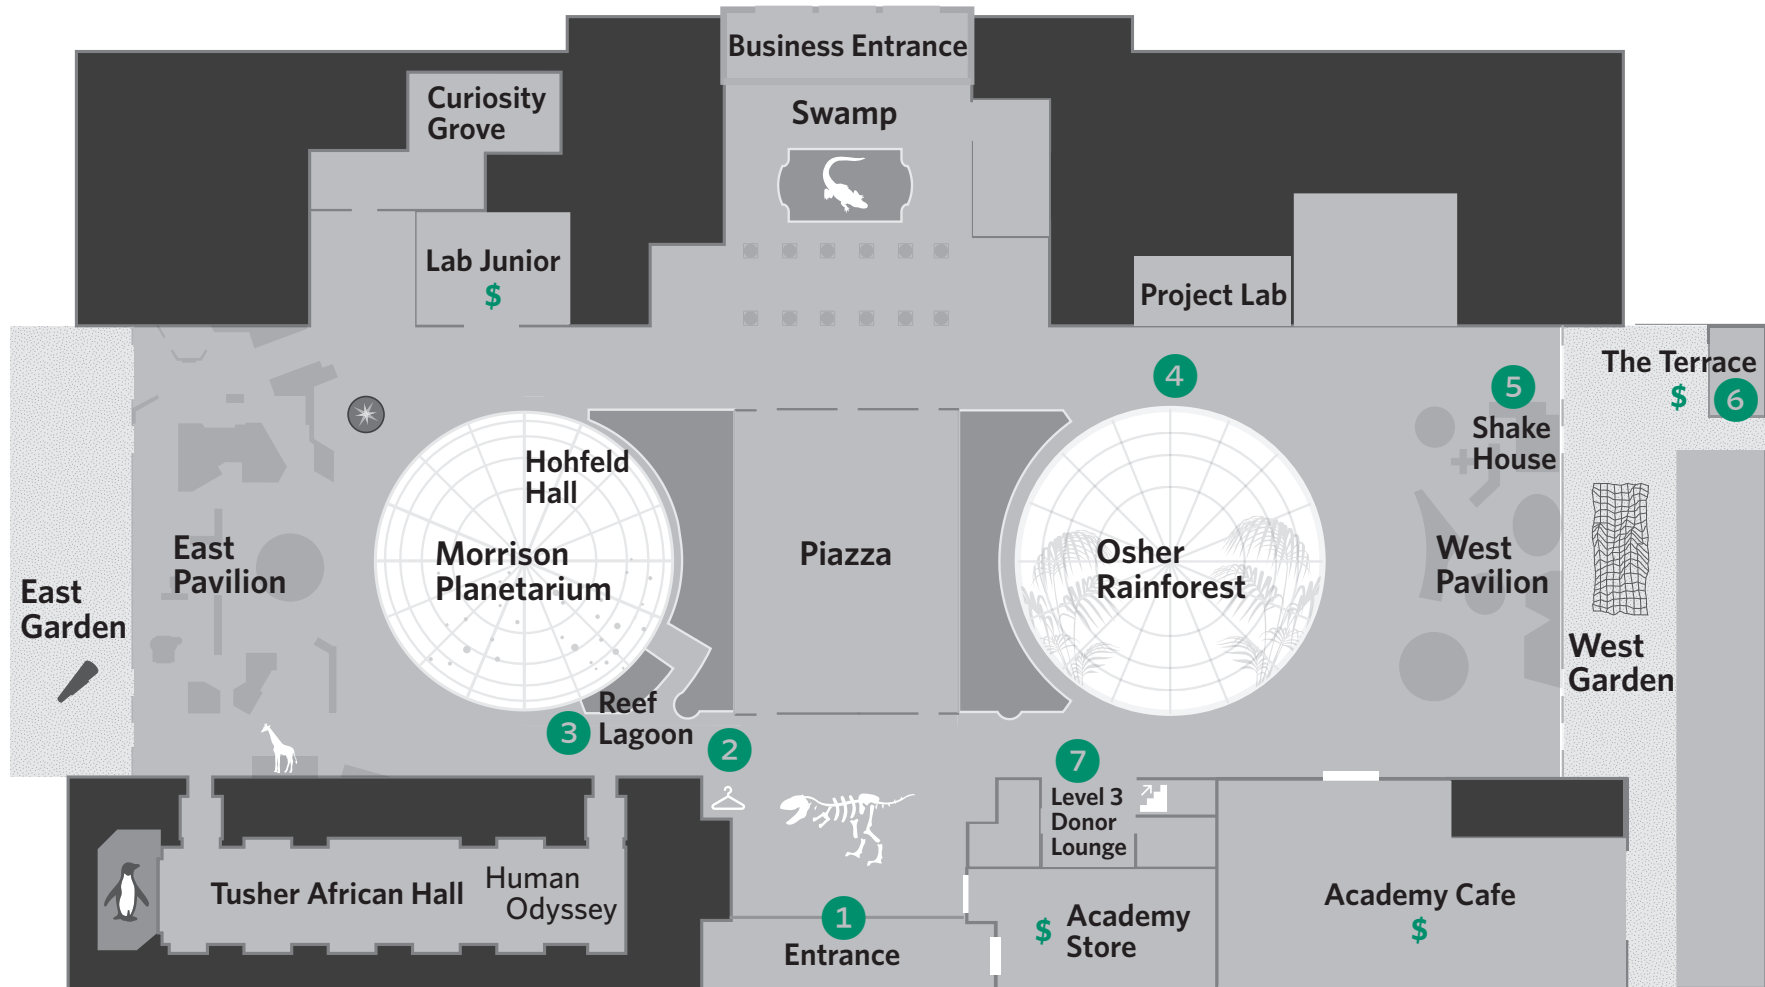

# ACADEMY DONOR CIRCLES

Please enjoy these VIP benefits during your visit.

## BENEFITS FOR ALL DONORS

- \$ Discount on retail and dining
- 1 Complimentary admission and express entry to the museum
- 2 Complimentary coat check

- 3 Express entry to Morrison Planetarium
- 4 Express entry to Osher Rainforest
- 5 Express entry to Shake House

## ADDITIONAL BENEFITS FOR \$3,000+ DONORS

- 6 Complimentary sparkling wine at The Terrace Restaurant
- 7 Elevator to Level 3 for access to the exclusive Donor Lounge