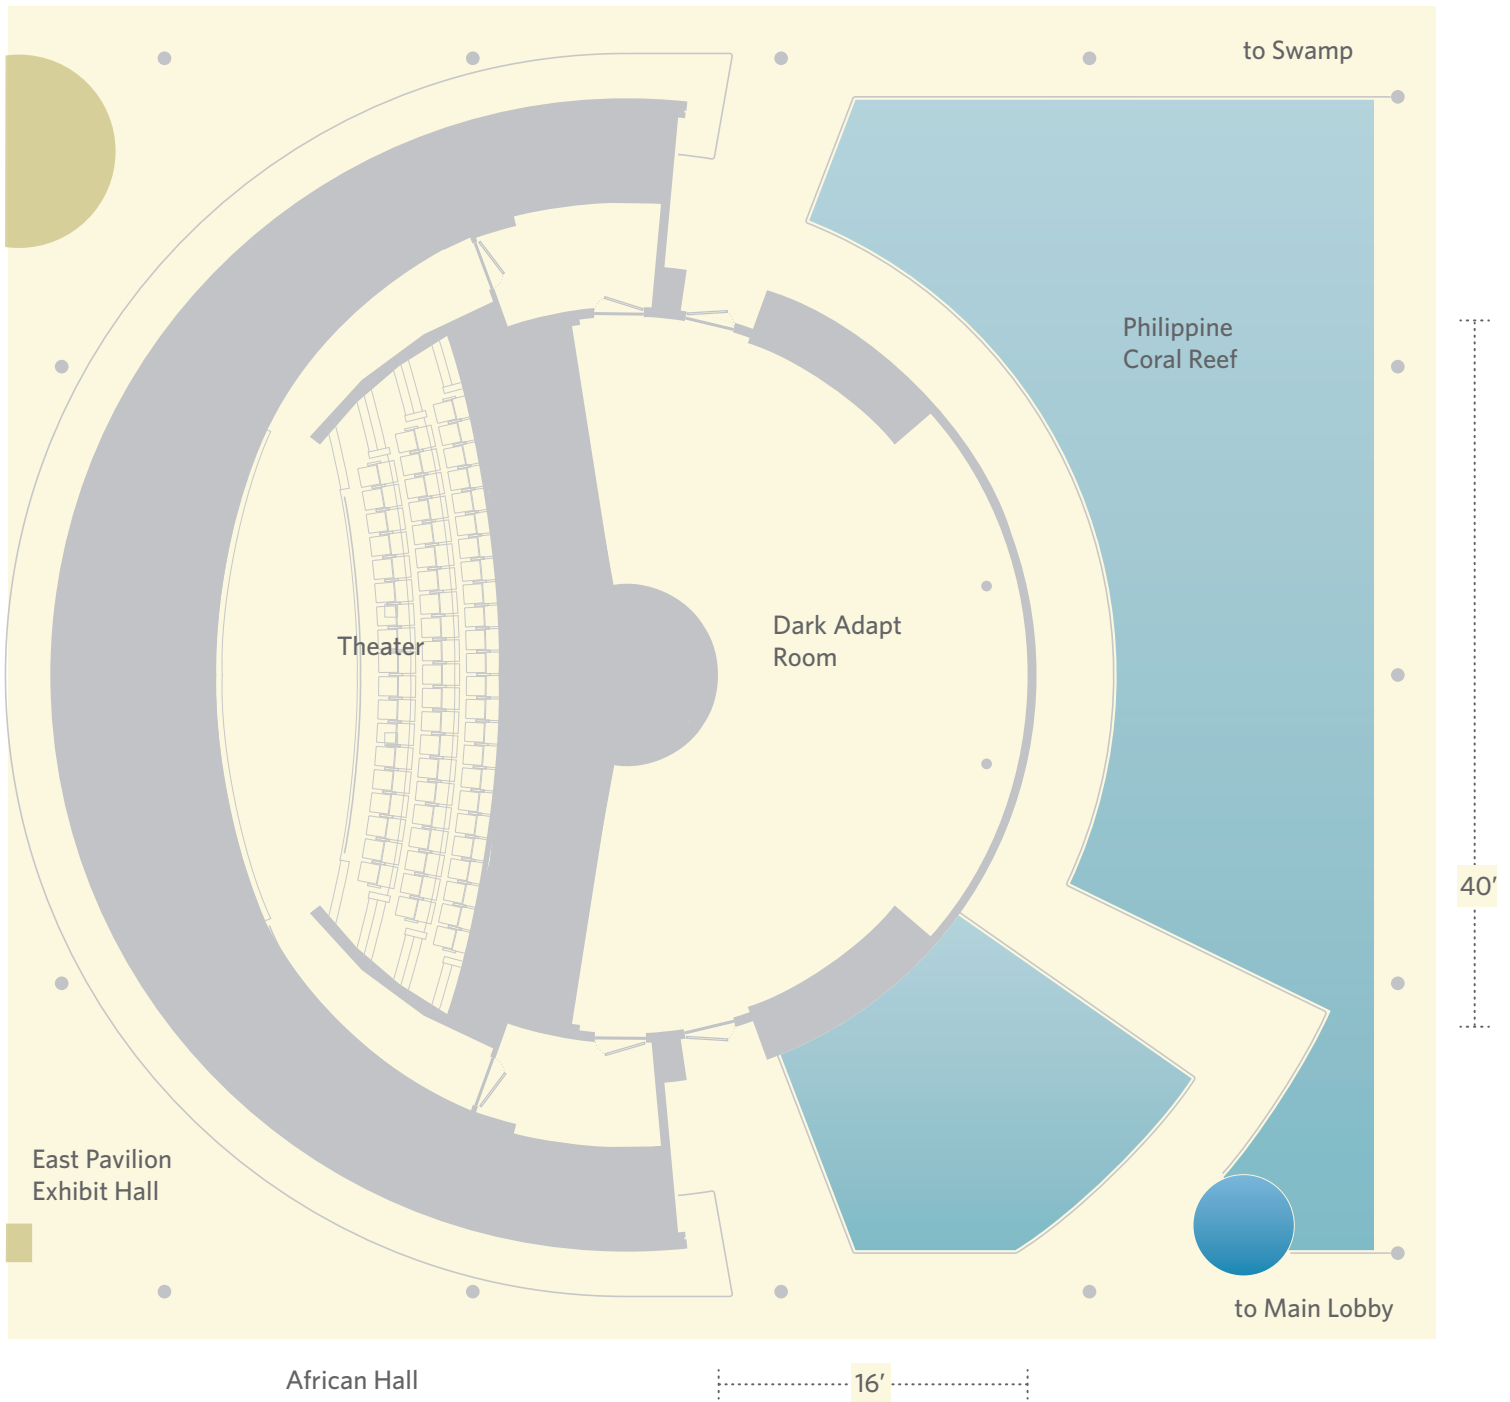

# PLANETARIUM

LEGEND: ■ wall/structure/off-limits □ open event floor space ■ water ■ stairs/elevator ■ exhibit