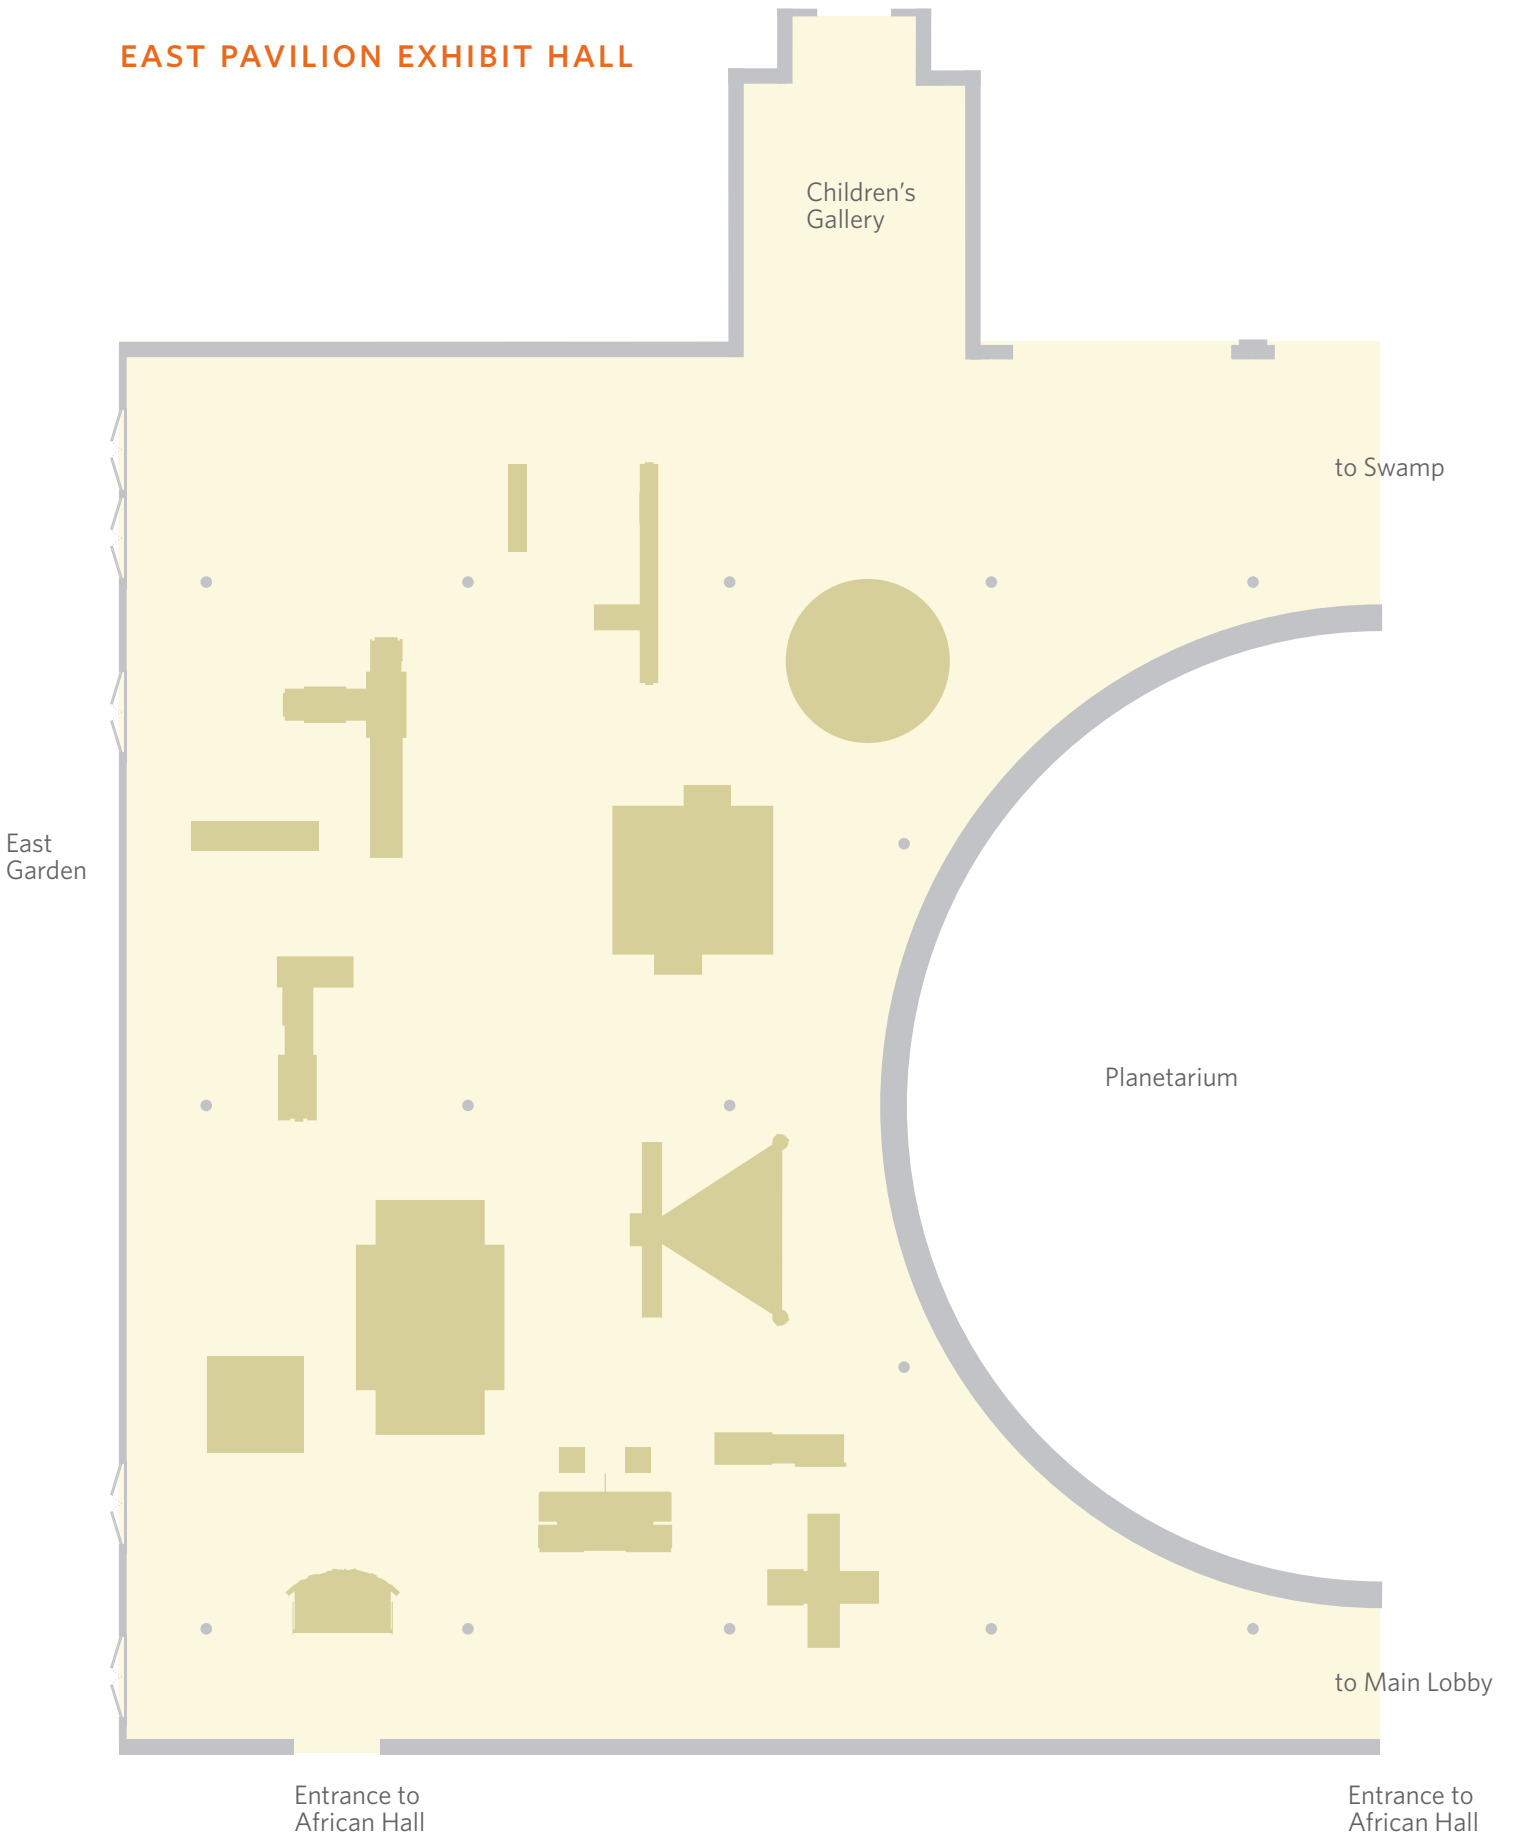

EAST PAVILION EXHIBIT HALL

LEGEND: ■ wall/structure/off-limits □ open event floor space ■ water ■ stairs/elevator ■ exhibit