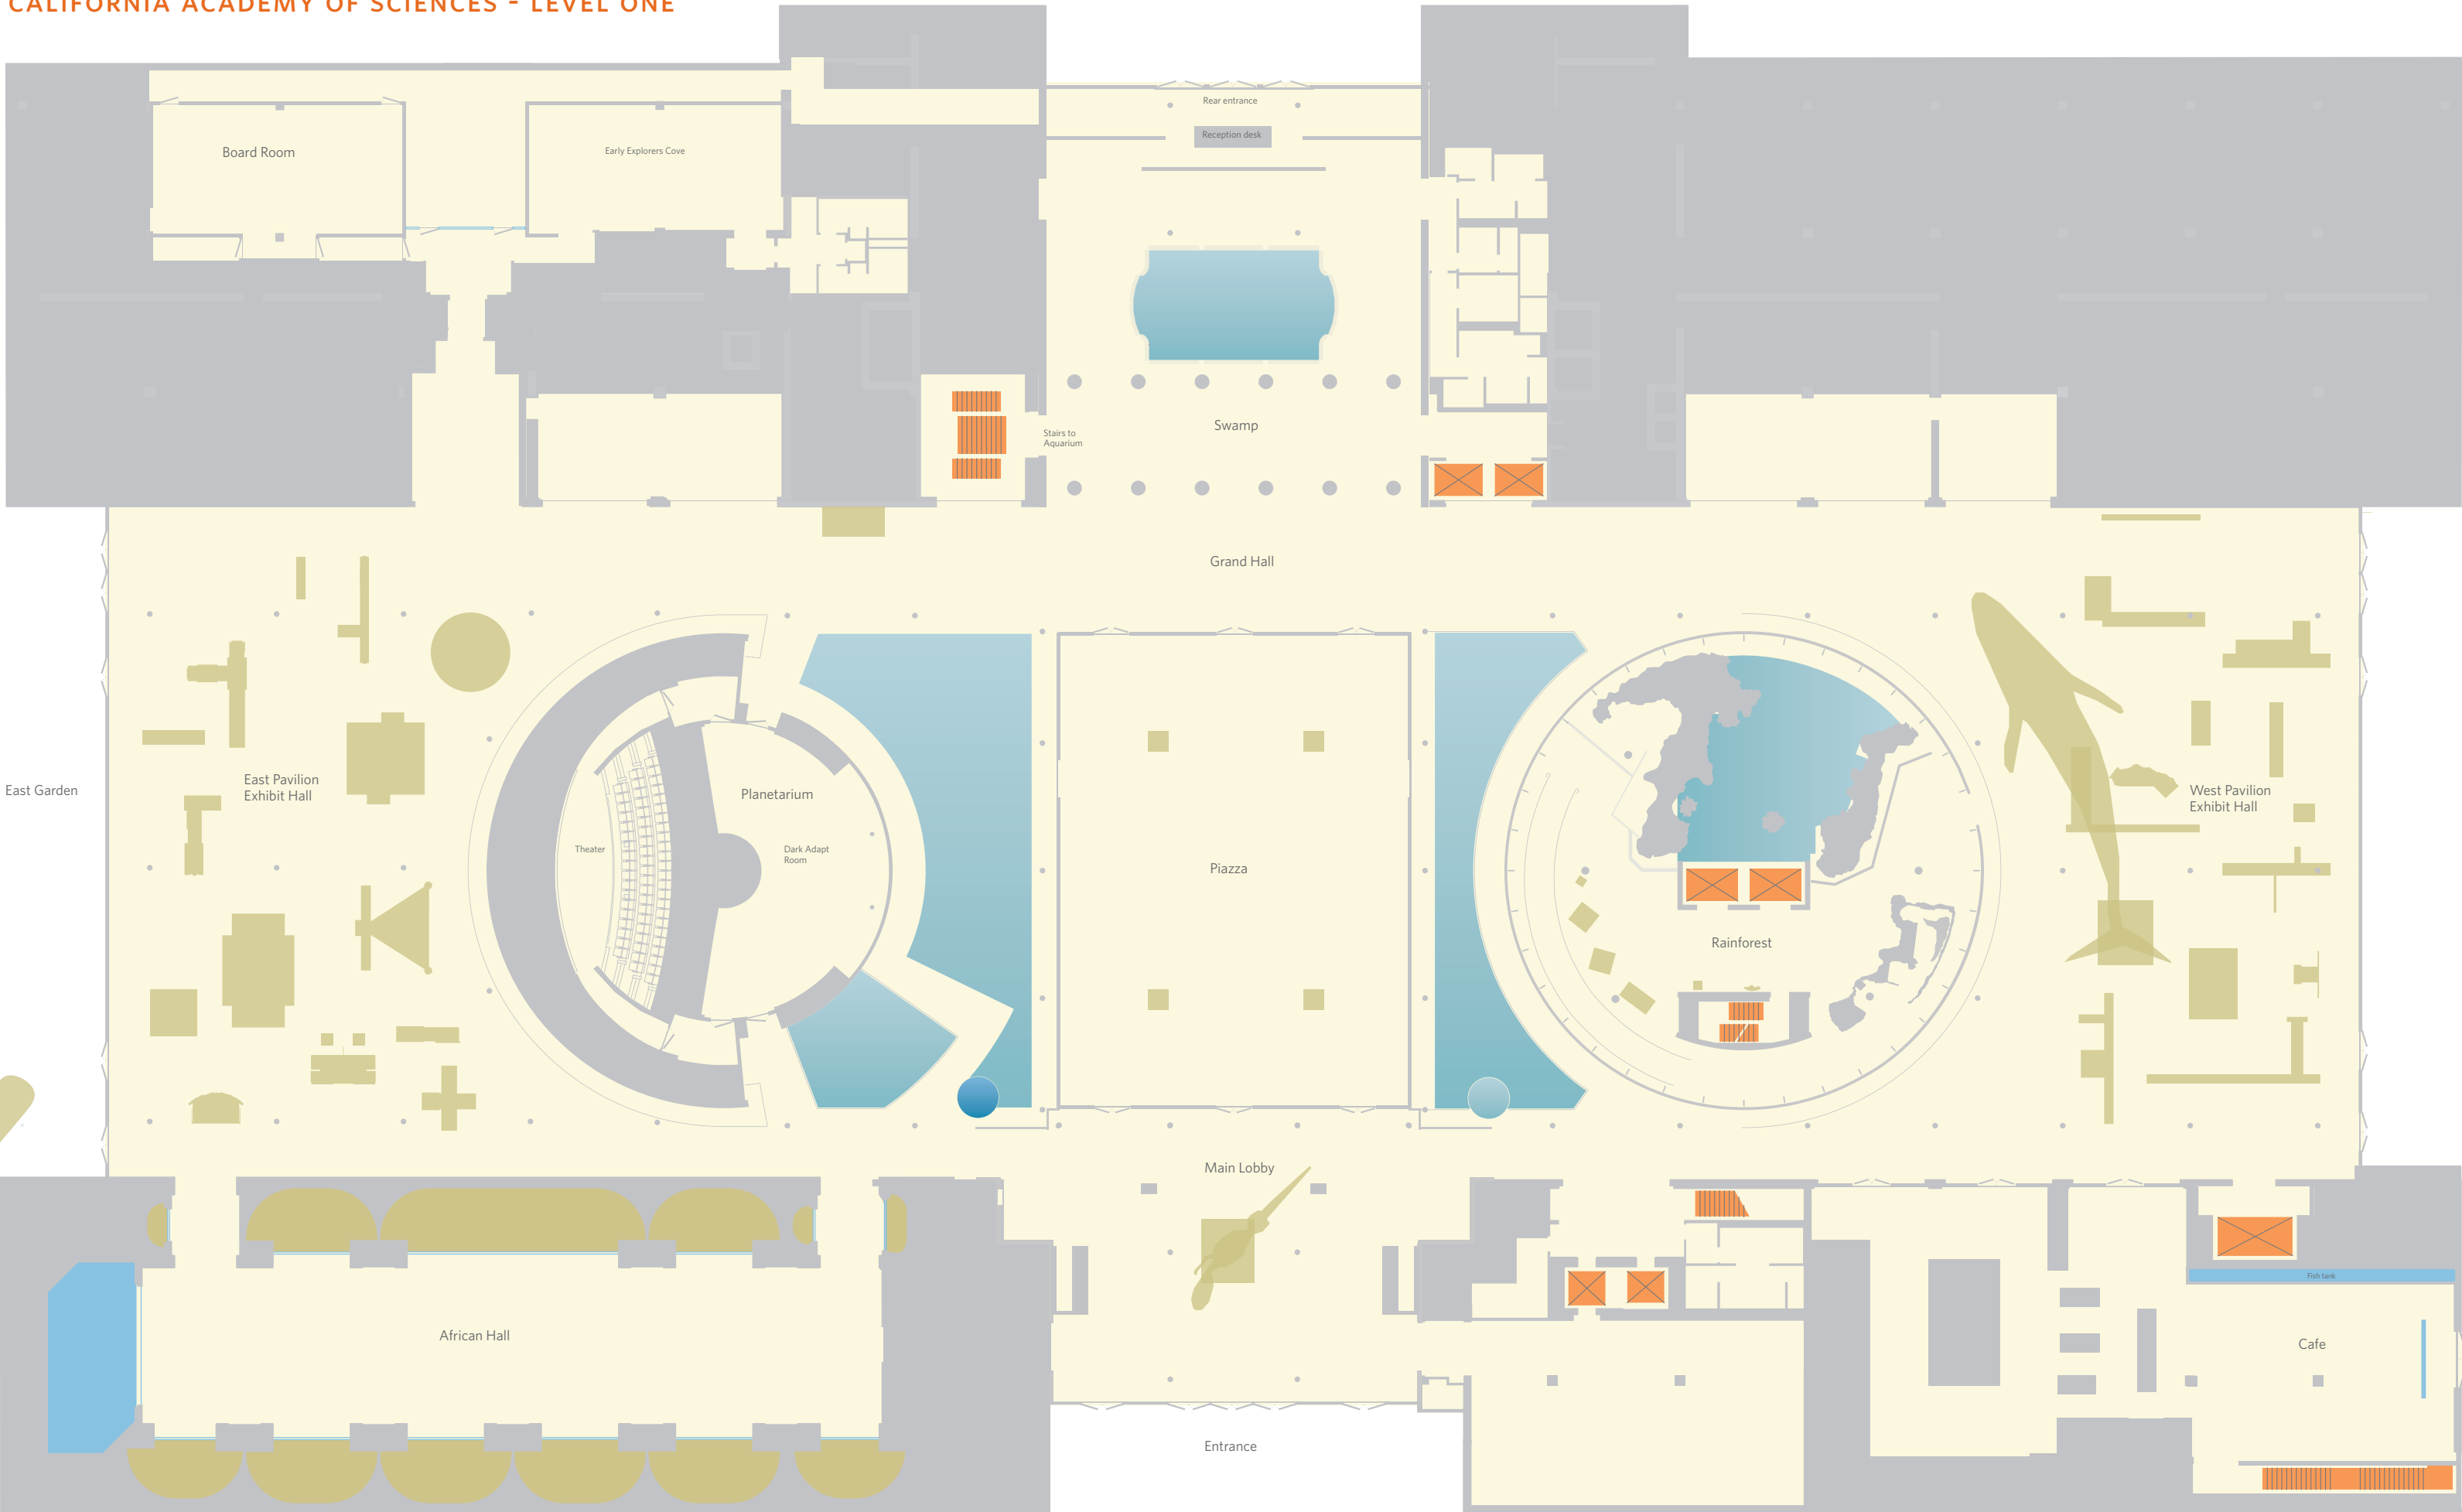

CALIFORNIA ACADEMY OF SCIENCES - LEVEL ONE

LEGEND: ■ wall/structure/off-limits □ open event floor space ■ water ■ stairs/elevator ■ exhibit